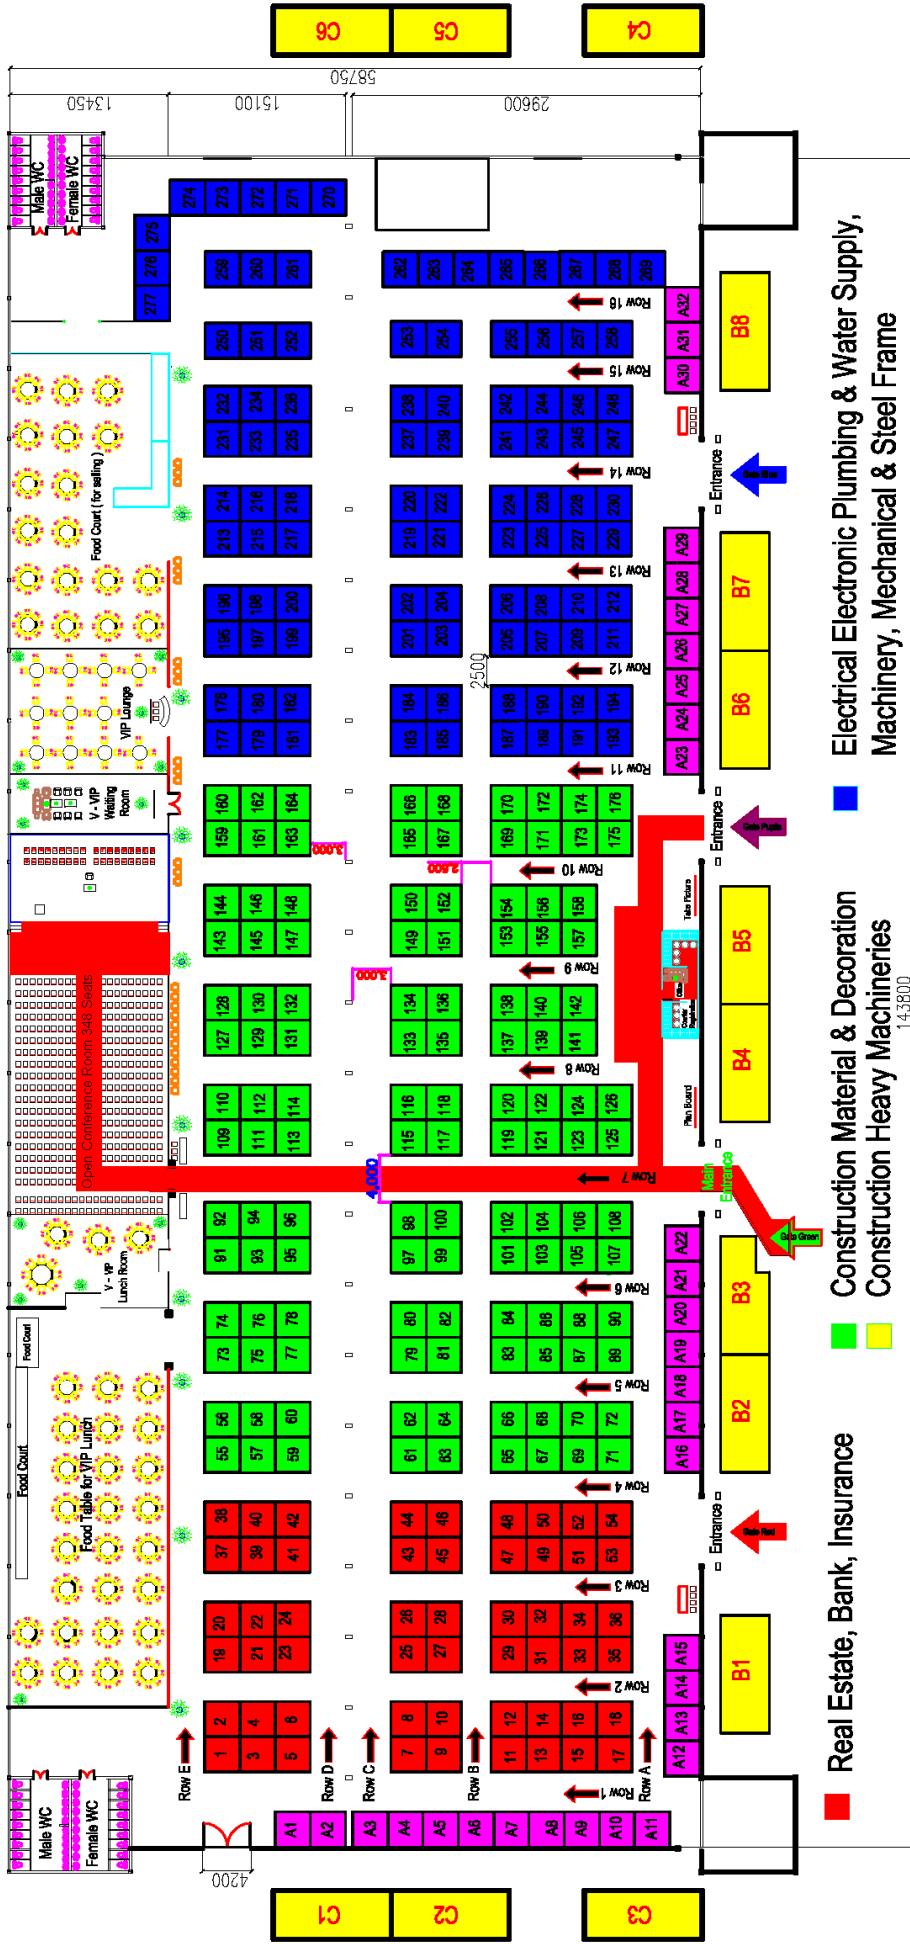

Booth Plan for 8th CCA Summit & Cambodia Construction Industry EXPO

On 28 - 30 Nov - 1st Dec 2019 at Diamond Island Convention & Exhibition Center

Booth Booking Contact, Tel: (855) 23 988 828 - H/P: (855) 96 5 811 861 / Fax : (855) 23 988 828

E-mail : secretariatcca@yahoo.com / ccaseretariat@gmail.com / Website : www.cca.org.kh