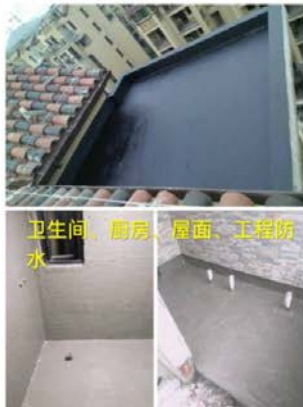

柬埔寨金威节能新材料有限公司

专注各类工程防水, 隔热, 隔

音。专业房屋、厂房、玻璃隔热、防水、降噪, 公司产品有 EVA 隔热防水膜、聚凝液新型防水材料, A 级防火隔热瓦、玻璃 UV 隔热膜、止水带、JS 混合物 K11 防水涂料、SBS 卷材、堵漏宝等各种隔热防水材料销售, 拥有专业施工队, 承接柬埔寨各类防水、隔热、降噪工程。