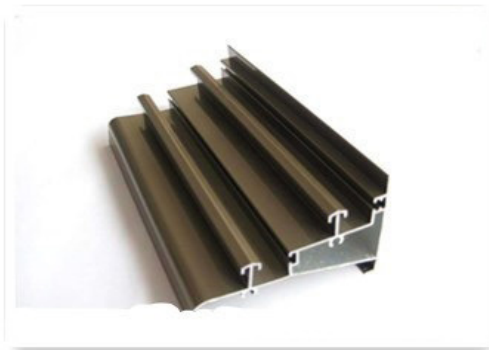

No.B83 Yiling Industrial Park,
Wuming, Nanning, Guangxi, China,
530103

www.zhongkaialuminum.com
admin@zhongkais.com

JIANGXI JINPENG ALUMINIUM CO., LTD

Professional in Aluminium Extrusion Profiles for Door & Window, Industrial Usage Profiles.